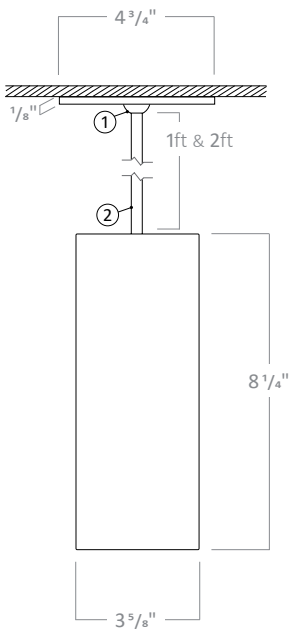

STEM PENDANT

PH3SC1W, PH3SC1B,
PH3SC2W, PH3SC2B

Stem Pendant with
Shallow Canopy