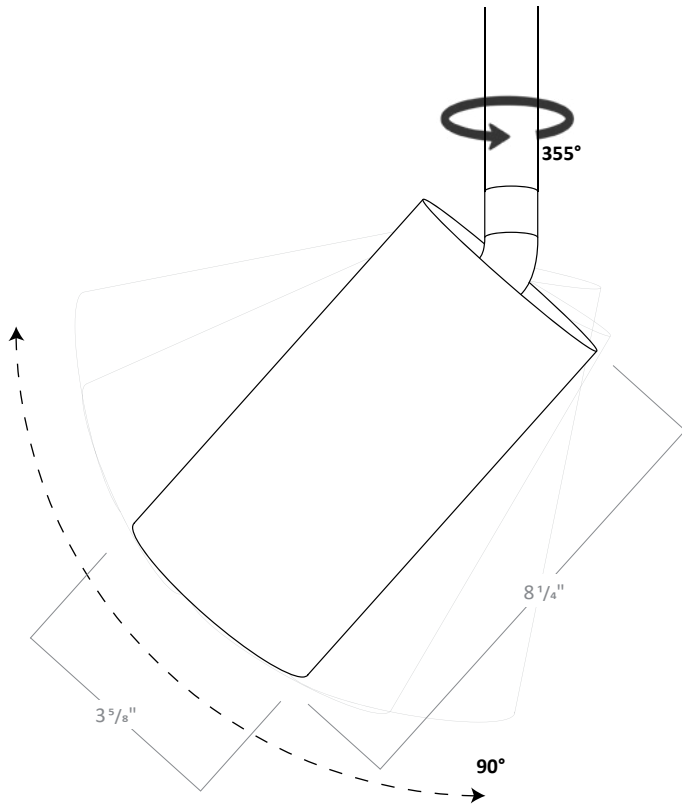

Notes

- 1ft and 2ft stems are linkable up to 12 ft. Consult factory for made to order lengths.
2. Can be extended with stem pendant

RCYA3

3" LED ARCHITECTURAL CYLINDER

PERFORMANCE CHART

	Optics	18°	24°	36°	50°
13W	Delivered Lumens	1322	1375	1414	1386
19W	Delivered Lumens	1880	1934	1973	1945
25W	Delivered Lumens	2360	2462	2535	2483

RCYA3 DIMENSIONS

STEM PENDANT

PH3SC1W, PH3SC1B,
PH3SC2W, PH3SC2B

Stem Pendant with
Shallow Canopy

PH3DC1W, PH3DC1B,
PH3DC2W, PH3DC2B

Stem Pendant with
Deep Canopy

RCYA3

3" LED ARCHITECTURAL CYLINDER

ADJUSTABLE STEM PENDANT

PH3SC1WADJ, PH3SC1BADJ,
PH3SC2WADJ, PH3SC2BADJ

Stem Pendant with
Shallow Canopy

PH3DC1WADJ, PH3DC1BADJ,
PH3DC2WADJ, PH3DC2BADJ

Stem Pendant with
Deep Canopy

1ft and 2ft stems are linkable up to 12 ft.
Consult factory for made to order lengths.