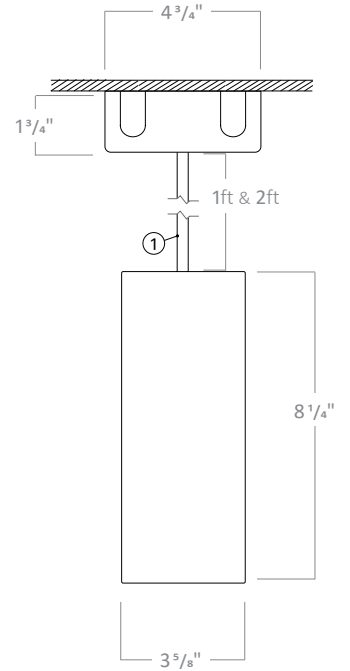

Notes

- 1ft and 2ft stems are linkable up to 12 ft. Consult factory for made to order lengths.
2. Can be extended with stem pendant

RCYA3

3" LED ARCHITECTURAL CYLINDER

PERFORMANCE CHART

	Optics	18°	24°	36°	50°
13W	Delivered Lumens	1322	1375	1414	1386
19W	Delivered Lumens	1880	1934	1973	1945
25W	Delivered Lumens	2360	2462	2535	2483

RCYA3 DIMENSIONS

STEM PENDANT

PH3SC1W, PH3SC1B,
PH3SC2W, PH3SC2B

Stem Pendant with
Shallow Canopy

PH3DC1W, PH3DC1B,
PH3DC2W, PH3DC2B

Stem Pendant with
Deep Canopy

RCYA3

3" LED ARCHITECTURAL CYLINDER

ADJUSTABLE STEM PENDANT

PH3SC1WADJ, PH3SC1BADJ,
PH3SC2WADJ, PH3SC2BADJ

Stem Pendant with
Shallow Canopy

PH3DC1WADJ, PH3DC1BADJ,
PH3DC2WADJ, PH3DC2BADJ

Stem Pendant with
Deep Canopy

1ft and 2ft stems are linkable up to 12 ft.
Consult factory for made to order lengths.