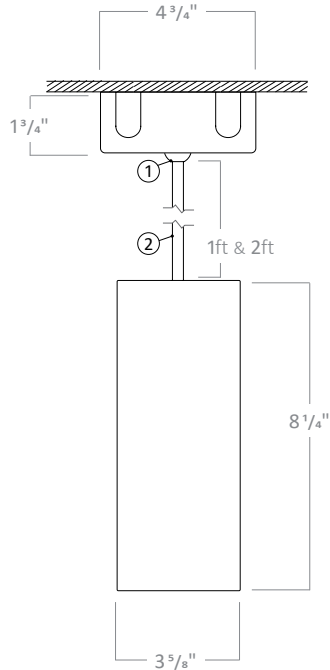

Notes

- 1ft and 2ft stems are linkable up to 12 ft. Consult factory for made to order lengths.
2. Can be extended with stem pendant

RCYA3

3" LED ARCHITECTURAL CYLINDER

PERFORMANCE CHART

	Optics	18°	24°	36°	50°
13W	Delivered Lumens	1322	1375	1414	1386
19W	Delivered Lumens	1880	1934	1973	1945
25W	Delivered Lumens	2360	2462	2535	2483

RCYA3 DIMENSIONS

STEM PENDANT

PH3SC1W, PH3SC1B,
PH3SC2W, PH3SC2B

Stem Pendant with
Shallow Canopy

PH3DC1W, PH3DC1B,
PH3DC2W, PH3DC2B

Stem Pendant with
Deep Canopy

RCYA3

3" LED ARCHITECTURAL CYLINDER

ADJUSTABLE STEM PENDANT

PH3SC1WADJ, PH3SC1BADJ,
PH3SC2WADJ, PH3SC2BADJ

Stem Pendant with
Shallow Canopy

PH3DC1WADJ, PH3DC1BADJ,
PH3DC2WADJ, PH3DC2BADJ

Stem Pendant with
Deep Canopy

1ft and 2ft stems are linkable up to 12 ft.
Consult factory for made to order lengths.