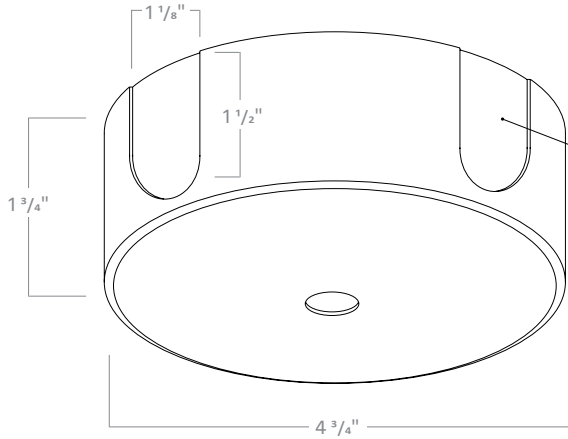

Notes

- 1ft and 2ft stems are linkable up to 12 ft. Consult factory for made to order lengths.
2. Can be extended with stem pendant

RCYA3

3" LED ARCHITECTURAL CYLINDER

PERFORMANCE CHART

	Optics	18°	24°	36°	50°
13W	Delivered Lumens	1322	1375	1414	1386
19W	Delivered Lumens	1880	1934	1973	1945
25W	Delivered Lumens	2360	2462	2535	2483

SM3SW, SM3SB

Surface Mount with Shallow Canopy

SM3DW, SM3DB

Surface Mount with Deep Canopy

RCYA3

3" LED ARCHITECTURAL CYLINDER

ADJUSTABLE SURFACE MOUNT

ASCW, ASCB

Supports 355° locking rotation
0-90° tilt adjustment

DEEP CANOPY FOR SURFACE, CORD, OR PENDANT MOUNT

Deep Canopy options come standard with 4 Knockouts installed. Accommodates a 4" octagonal junction box with 1-1/2" depth (provided by others).