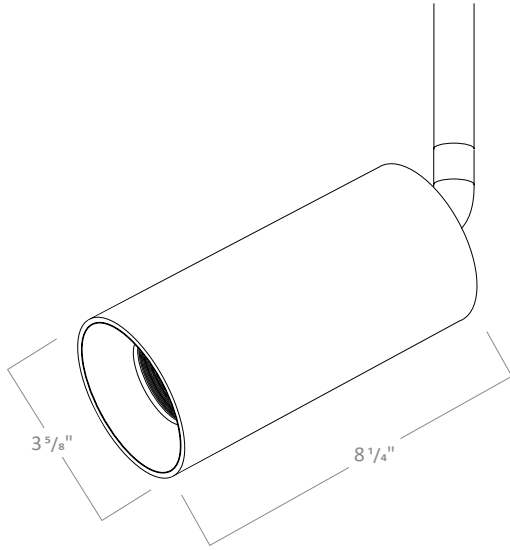

Notes

- 1ft and 2ft stems are linkable up to 12 ft. Consult factory for made to order lengths.
2. Can be extended with stem pendant

RCYA3

3" LED ARCHITECTURAL CYLINDER

PERFORMANCE CHART

	Optics	18°	24°	36°	50°
13W	Delivered Lumens	1322	1375	1414	1386
19W	Delivered Lumens	1880	1934	1973	1945
25W	Delivered Lumens	2360	2462	2535	2483

* Values are listed at 3000K, 90+ CRI with a white bevel & trim.

COLOR TEMPERATURE MULTIPLIER FOR DELIVERED LUMENS

2700K	3000K	3500K	4000K
0.95	1.00	1.04	1.07

BEAM SPREAD

RCYA3

3" LED ARCHITECTURAL CYLINDER

RCYA3 DIMENSIONS

STEM PENDANT

PH3SC1W, PH3SC1B,
PH3SC2W, PH3SC2B

Stem Pendant with
Shallow Canopy

PH3DC1W, PH3DC1B,
PH3DC2W, PH3DC2B

Stem Pendant with
Deep Canopy

RCYA3

3" LED ARCHITECTURAL CYLINDER

ADJUSTABLE STEM PENDANT

PH3SC1WADJ, PH3SC1BADJ,
PH3SC2WADJ, PH3SC2BADJ

Stem Pendant with
Shallow Canopy

PH3DC1WADJ, PH3DC1BADJ,
PH3DC2WADJ, PH3DC2BADJ

Stem Pendant with
Deep Canopy

1ft and 2ft stems are linkable up to 12 ft.
Consult factory for made to order lengths.