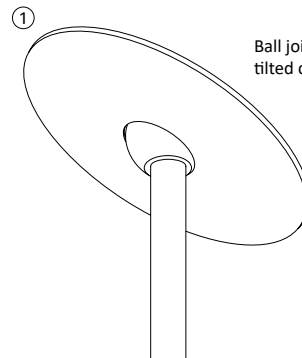

Notes

- 1ft and 2ft stems are linkable up to 12 ft. Consult factory for made to order lengths.
2. Can be extended with stem pendant

RCYA3

3" LED ARCHITECTURAL CYLINDER

PERFORMANCE CHART

	Optics	18°	24°	36°	50°
13W	Delivered Lumens	1322	1375	1414	1386
19W	Delivered Lumens	1880	1934	1973	1945
25W	Delivered Lumens	2360	2462	2535	2483

RCYA3 DIMENSIONS

STEM PENDANT

PH3SC1W, PH3SC1B,
PH3SC2W, PH3SC2B

Stem Pendant with
Shallow Canopy

PH3DC1W, PH3DC1B,
PH3DC2W, PH3DC2B

Stem Pendant with
Deep Canopy

RCYA3

3" LED ARCHITECTURAL CYLINDER

ADJUSTABLE STEM PENDANT

PH3SC1WADJ, PH3SC1BADJ,
PH3SC2WADJ, PH3SC2BADJ

Stem Pendant with
Shallow Canopy

PH3DC1WADJ, PH3DC1BADJ,
PH3DC2WADJ, PH3DC2BADJ

Stem Pendant with
Deep Canopy

1ft and 2ft stems are linkable up to 12 ft.
Consult factory for made to order lengths.