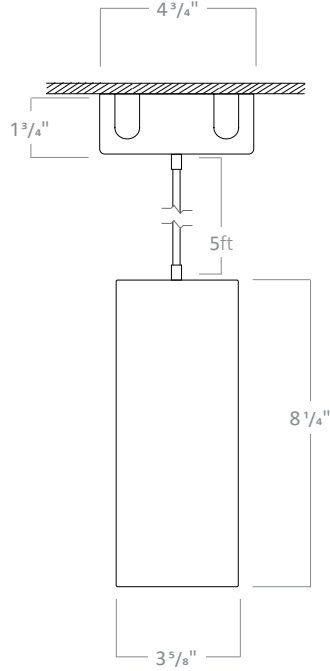

CP3DW, CP3DB

Cord Pendant with Deep Canopy