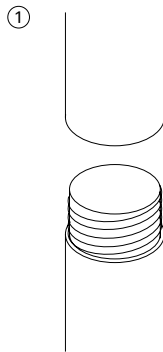

Notes

- 1ft and 2ft stems are linkable up to 12 ft. Consult factory for made to order lengths.
2. Can be extended with stem pendant

RCYA3

3" LED ARCHITECTURAL CYLINDER

PERFORMANCE CHART

	Optics	18°	24°	36°	50°
13W	Delivered Lumens	1322	1375	1414	1386
19W	Delivered Lumens	1880	1934	1973	1945
25W	Delivered Lumens	2360	2462	2535	2483

RCYA3 DIMENSIONS

STEM PENDANT

PH3SC1W, PH3SC1B,
PH3SC2W, PH3SC2B

Stem Pendant with
Shallow Canopy

PH3DC1W, PH3DC1B,
PH3DC2W, PH3DC2B

Stem Pendant with
Deep Canopy

RCYA3

3" LED ARCHITECTURAL CYLINDER

ADJUSTABLE STEM PENDANT

PH3SC1WADJ, PH3SC1BADJ,
PH3SC2WADJ, PH3SC2BADJ

Stem Pendant with
Shallow Canopy

PH3DC1WADJ, PH3DC1BADJ,
PH3DC2WADJ, PH3DC2BADJ

Stem Pendant with
Deep Canopy

1ft and 2ft stems are linkable up to 12 ft.
Consult factory for made to order lengths.