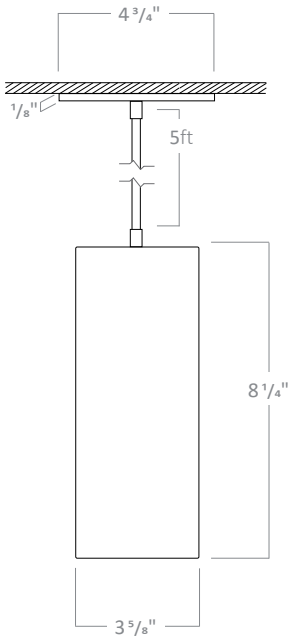

RCYA3

3" LED ARCHITECTURAL CYLINDER

CORD PENDANT

CP3SW, CP3SB

Cord Pendant with Shallow Canopy