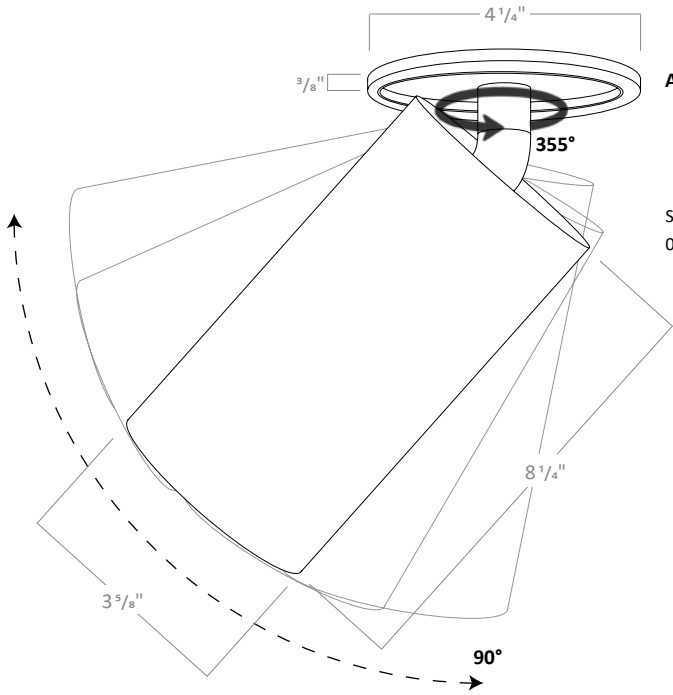

RCYA3

3" LED ARCHITECTURAL CYLINDER

ADJUSTABLE SURFACE MOUNT

ASCW, ASCB

Supports 355° locking rotation
0-90° tilt adjustment