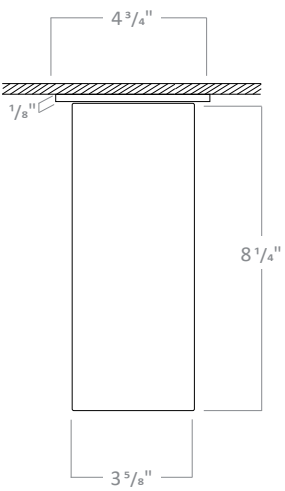

SURFACE MOUNT

SM3SW, SM3SB

Surface Mount with Shallow Canopy