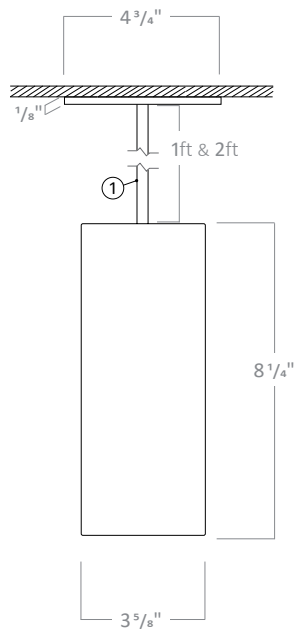

Notes

- 1ft and 2ft stems are linkable up to 12 ft. Consult factory for made to order lengths.
2. Can be extended with stem pendant

RCYA3

3" LED ARCHITECTURAL CYLINDER

PERFORMANCE CHART

	Optics	18°	24°	36°	50°
13W	Delivered Lumens	1322	1375	1414	1386
19W	Delivered Lumens	1880	1934	1973	1945
25W	Delivered Lumens	2360	2462	2535	2483

RCYA3 DIMENSIONS

STEM PENDANT

PH3SC1W, PH3SC1B,
PH3SC2W, PH3SC2B

Stem Pendant with
Shallow Canopy

PH3DC1W, PH3DC1B,
PH3DC2W, PH3DC2B

Stem Pendant with
Deep Canopy

RCYA3

3" LED ARCHITECTURAL CYLINDER

ADJUSTABLE STEM PENDANT

PH3SC1WADJ, PH3SC1BADJ,
PH3SC2WADJ, PH3SC2BADJ

Stem Pendant with
Shallow Canopy

PH3DC1WADJ, PH3DC1BADJ,
PH3DC2WADJ, PH3DC2BADJ

Stem Pendant with
Deep Canopy

1ft and 2ft stems are linkable up to 12 ft.
Consult factory for made to order lengths.