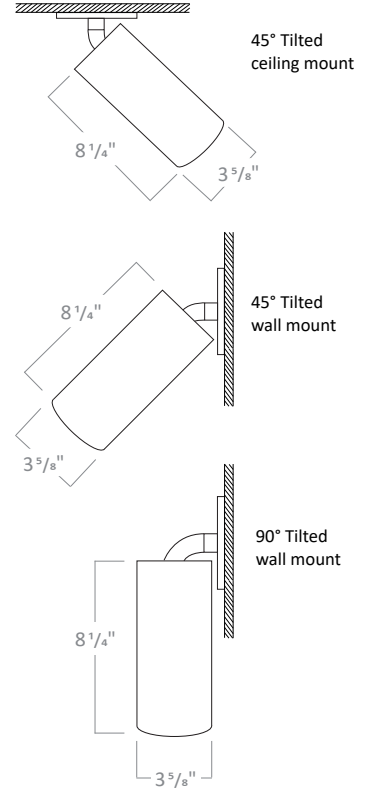

Notes

- 1ft and 2ft stems are linkable up to 12 ft. Consult factory for made to order lengths.
2. Can be extended with stem pendant

RCYA3

3" LED ARCHITECTURAL CYLINDER

PERFORMANCE CHART

	Optics	18°	24°	36°	50°
13W	Delivered Lumens	1322	1375	1414	1386
19W	Delivered Lumens	1880	1934	1973	1945
25W	Delivered Lumens	2360	2462	2535	2483

ADJUSTABLE STEM PENDANT

PH3SC1WADJ, PH3SC1BADJ,
PH3SC2WADJ, PH3SC2BADJ

Stem Pendant with
Shallow Canopy

PH3DC1WADJ, PH3DC1BADJ,
PH3DC2WADJ, PH3DC2BADJ

Stem Pendant with
Deep Canopy

1ft and 2ft stems are linkable up to 12 ft.
Consult factory for made to order lengths.

Supports 355° locking rotation
0-90° tilt adjustment

DEEP CANOPY FOR SURFACE, CORD, OR PENDANT MOUNT

Deep Canopy options come standard with 4 Knockouts installed. Accommodates a 4" octagonal junction box with 1-1/2" depth (provided by others).