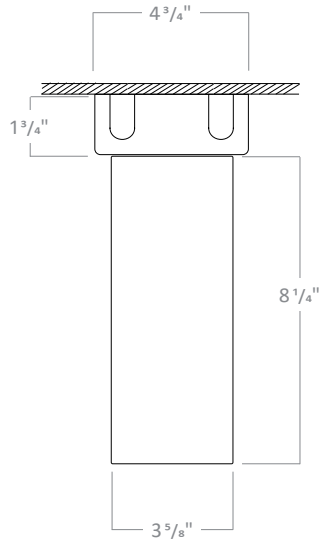

SM3DW, SM3DB

Surface Mount with Deep Canopy